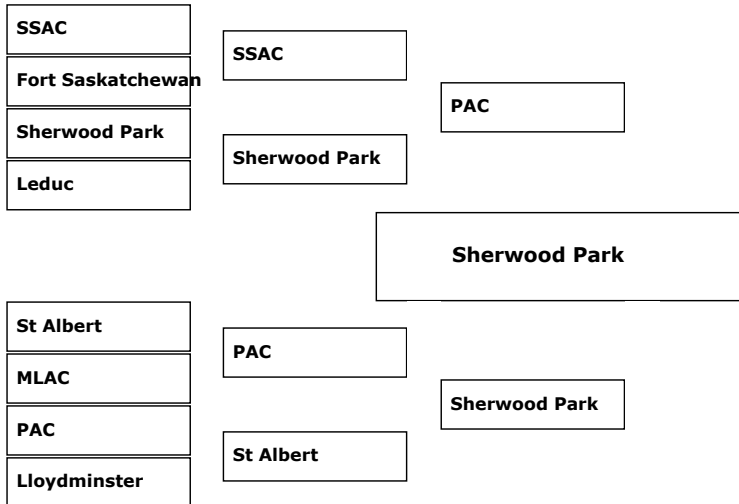

Season **2009 - 2010** ▾

Schedules

[•quarter finals](#) [•semi-finals](#) [•finals](#)

Finals

Sherwood Park Squires win series 3 - 0

GM#	Date	Time	Arena	Visiting Club	Home Club	Score	
1	Tue Mar 9th	20:00	SPC	Sherwood Park	PAC	6 - 5	
2	Thu Mar 11th	20:30	SPA	PAC	Sherwood Park	1 - 2	
3	Sun Mar 14th	18:00	GFA	Sherwood Park	PAC	2 - 1	
4	Mon Mar 15th	20:30	SPA	PAC	Sherwood Park	- - -	
5	Wed Mar 17th	19:30	GFA	Sherwood Park	PAC	- - -	

[▲Top](#)

Semi-Finals

Sherwood Park Squires win series 3 - 1

GM#	Date	Time	Arena	Visiting Club	Home Club	Score	
1	Tue Feb 23rd	20:45	CFA	Sherwood Park	SSAC	5 - 4	
2	Sat Feb 27th	21:00	SPA	SSAC	Sherwood Park	2 - 3	
3	Mon Mar 1st	20:00	CFA	Sherwood Park	SSAC	2 - 4	
4	Thu Mar 4th	20:30	MPS	SSAC	Sherwood Park	2 - 5	
5	Sun Mar 7th	16:00	CFA	Sherwood Park	SSAC	- - -	

PAC Saints win series 3 - 2

GM#	Date	Time	Arena	Visiting Club	Home Club	Score	
1	Thu Feb 25th	20:00	TLN	St Albert	PAC	0 - 4	
2	Sat Feb 27th	18:15	GFA	St Albert	PAC	3 - 2	
3	Tue Mar 2nd	20:00	AKI			4 - 6	